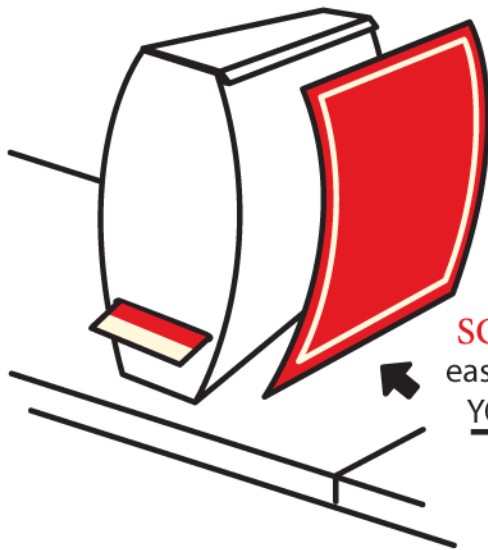

# SCENTSIMPLY

Simply Imagine the Possibilities...

On Shelves.

SCENTSIMPLY easily incorporates YOUR branding.

SCENTSIMPLY is small enough to be used anywhere!

On Counter Tops.

SCENTSIMPLY

dispenses up to 500 fragrance sample cards using our patented time delay mechanism.

SCENTSIMPLY

is easy to set up, battery operated and fully disposable, eliminating expensive field costs.

SCENTSIMPLY

fragrance samples can even be printed with coupons and special promotions.

As POP Displays.