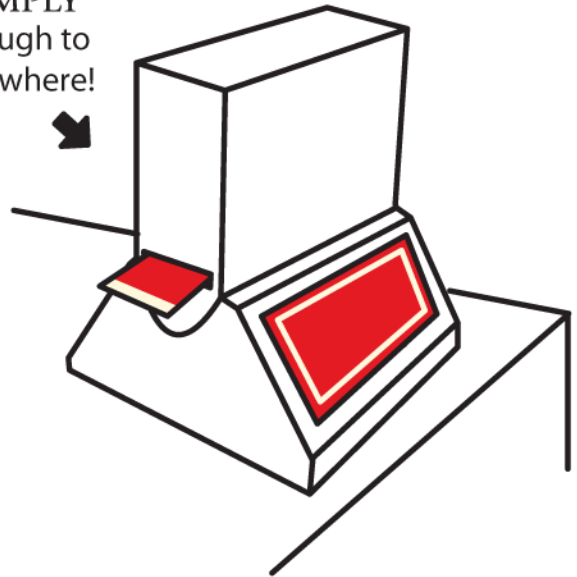

# SCENTSIMPLY

Simply Imagine the Possibilities...

On Shelves.

SCENTSIMPLY easily incorporates YOUR branding.

SCENTSIMPLY is small enough to be used anywhere!

On Counter Tops.

SCENTSIMPLY

dispenses up to 500 fragrance sample cards using our patented time delay mechanism.

SCENTSIMPLY

is easy to set up, battery operated and fully disposable, eliminating expensive field costs.

SCENTSIMPLY

fragrance samples can even be printed with coupons and special promotions.

As POP Displays.